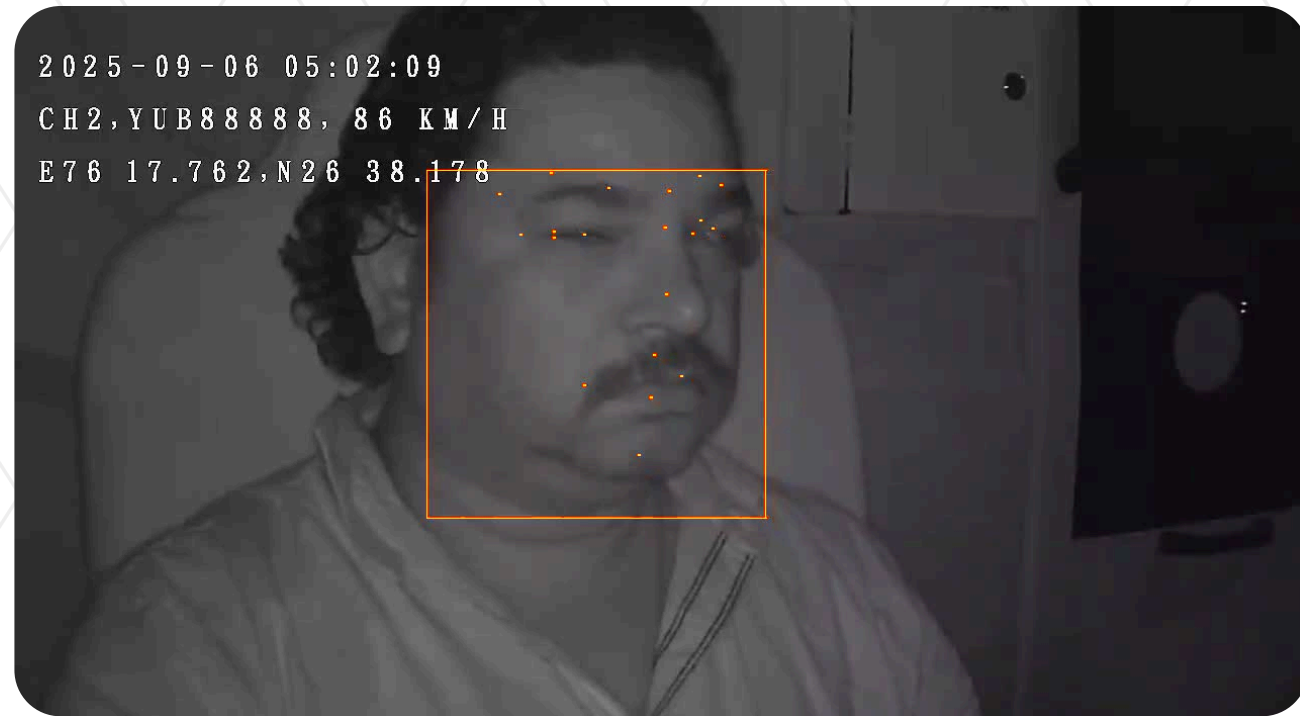

MOST ROAD INCIDENTS ARE CAUSED DUE TO

SOLUTION FOR ACCIDENT PREVENTION

Traditional systems capture incidents after they occur. AirFi Dashcam and ADAS are designed to detect risk early and alert drivers in real time, reducing the chances of accidents before they happen.

HOW AIRFI DASHCAM & DMS WORK

This ensures safety decisions happen during the journey, not after.

3CH/4CH DASH CAM & DMS

Driver Cabin

Gangway

Road View

Left Exterior(Luggage)

FEATURES OF AIRFI DRIVER MONITORING SYSTEM

EYES CLOSED

CELL PHONE

YAWNING

DISTRACTION

FEATURES OF AIRFI DASHCAM

Accident Prevention

Incident Recording

Forward Collision Alerts