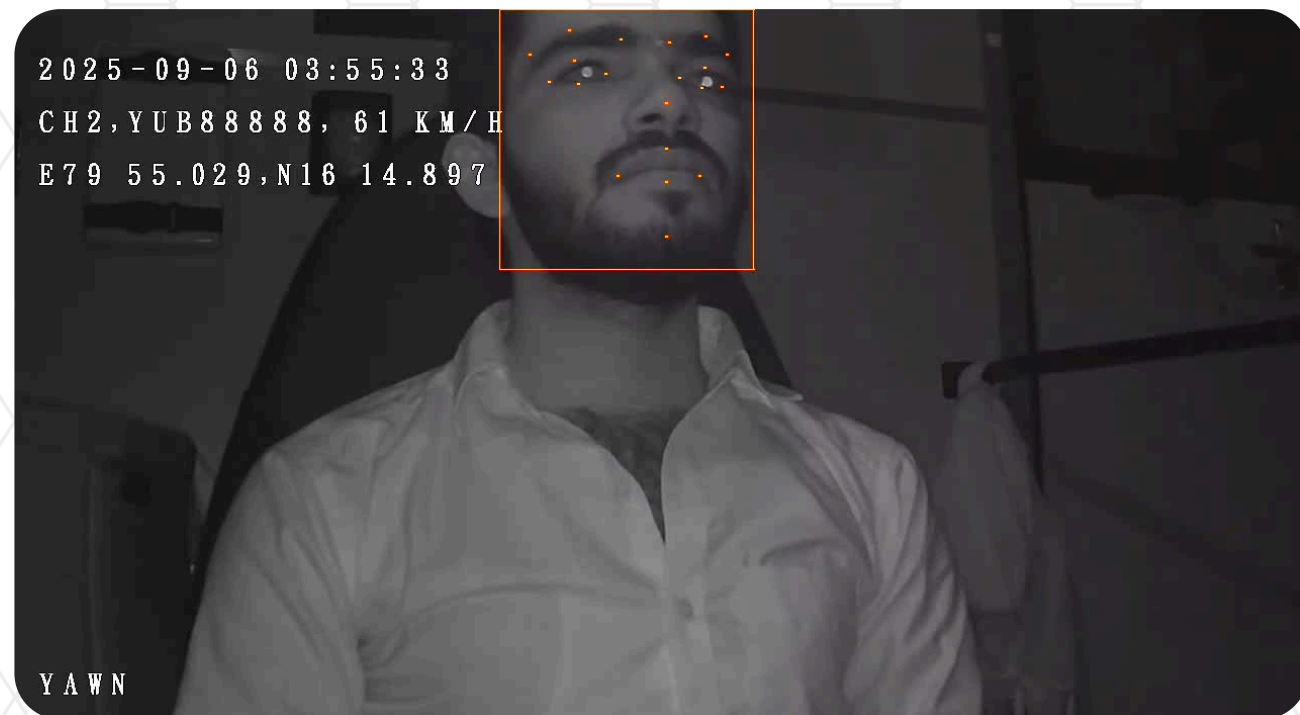

MOST ROAD INCIDENTS ARE CAUSED DUE TO

SOLUTION FOR ACCIDENT PREVENTION

Traditional systems capture incidents after they occur. AirFi Dashcam and ADAS are designed to detect risk early and alert drivers in real time, reducing the chances of accidents before they happen.

HOW AIRFI DASHCAM & DMS WORK

This ensures safety decisions happen during the journey, not after.

3CH/4CH DASH CAM & DMS

Driver Cabin

Gangway

Road View

Left Exterior(Luggage)

FEATURES OF AIRFI DRIVER MONITORING SYSTEM

EYES CLOSED

CELL PHONE

YAWNING

DISTRACTION

FEATURES OF AIRFI DASHCAM

Accident Prevention

Incident Recording

Forward Collision Alerts