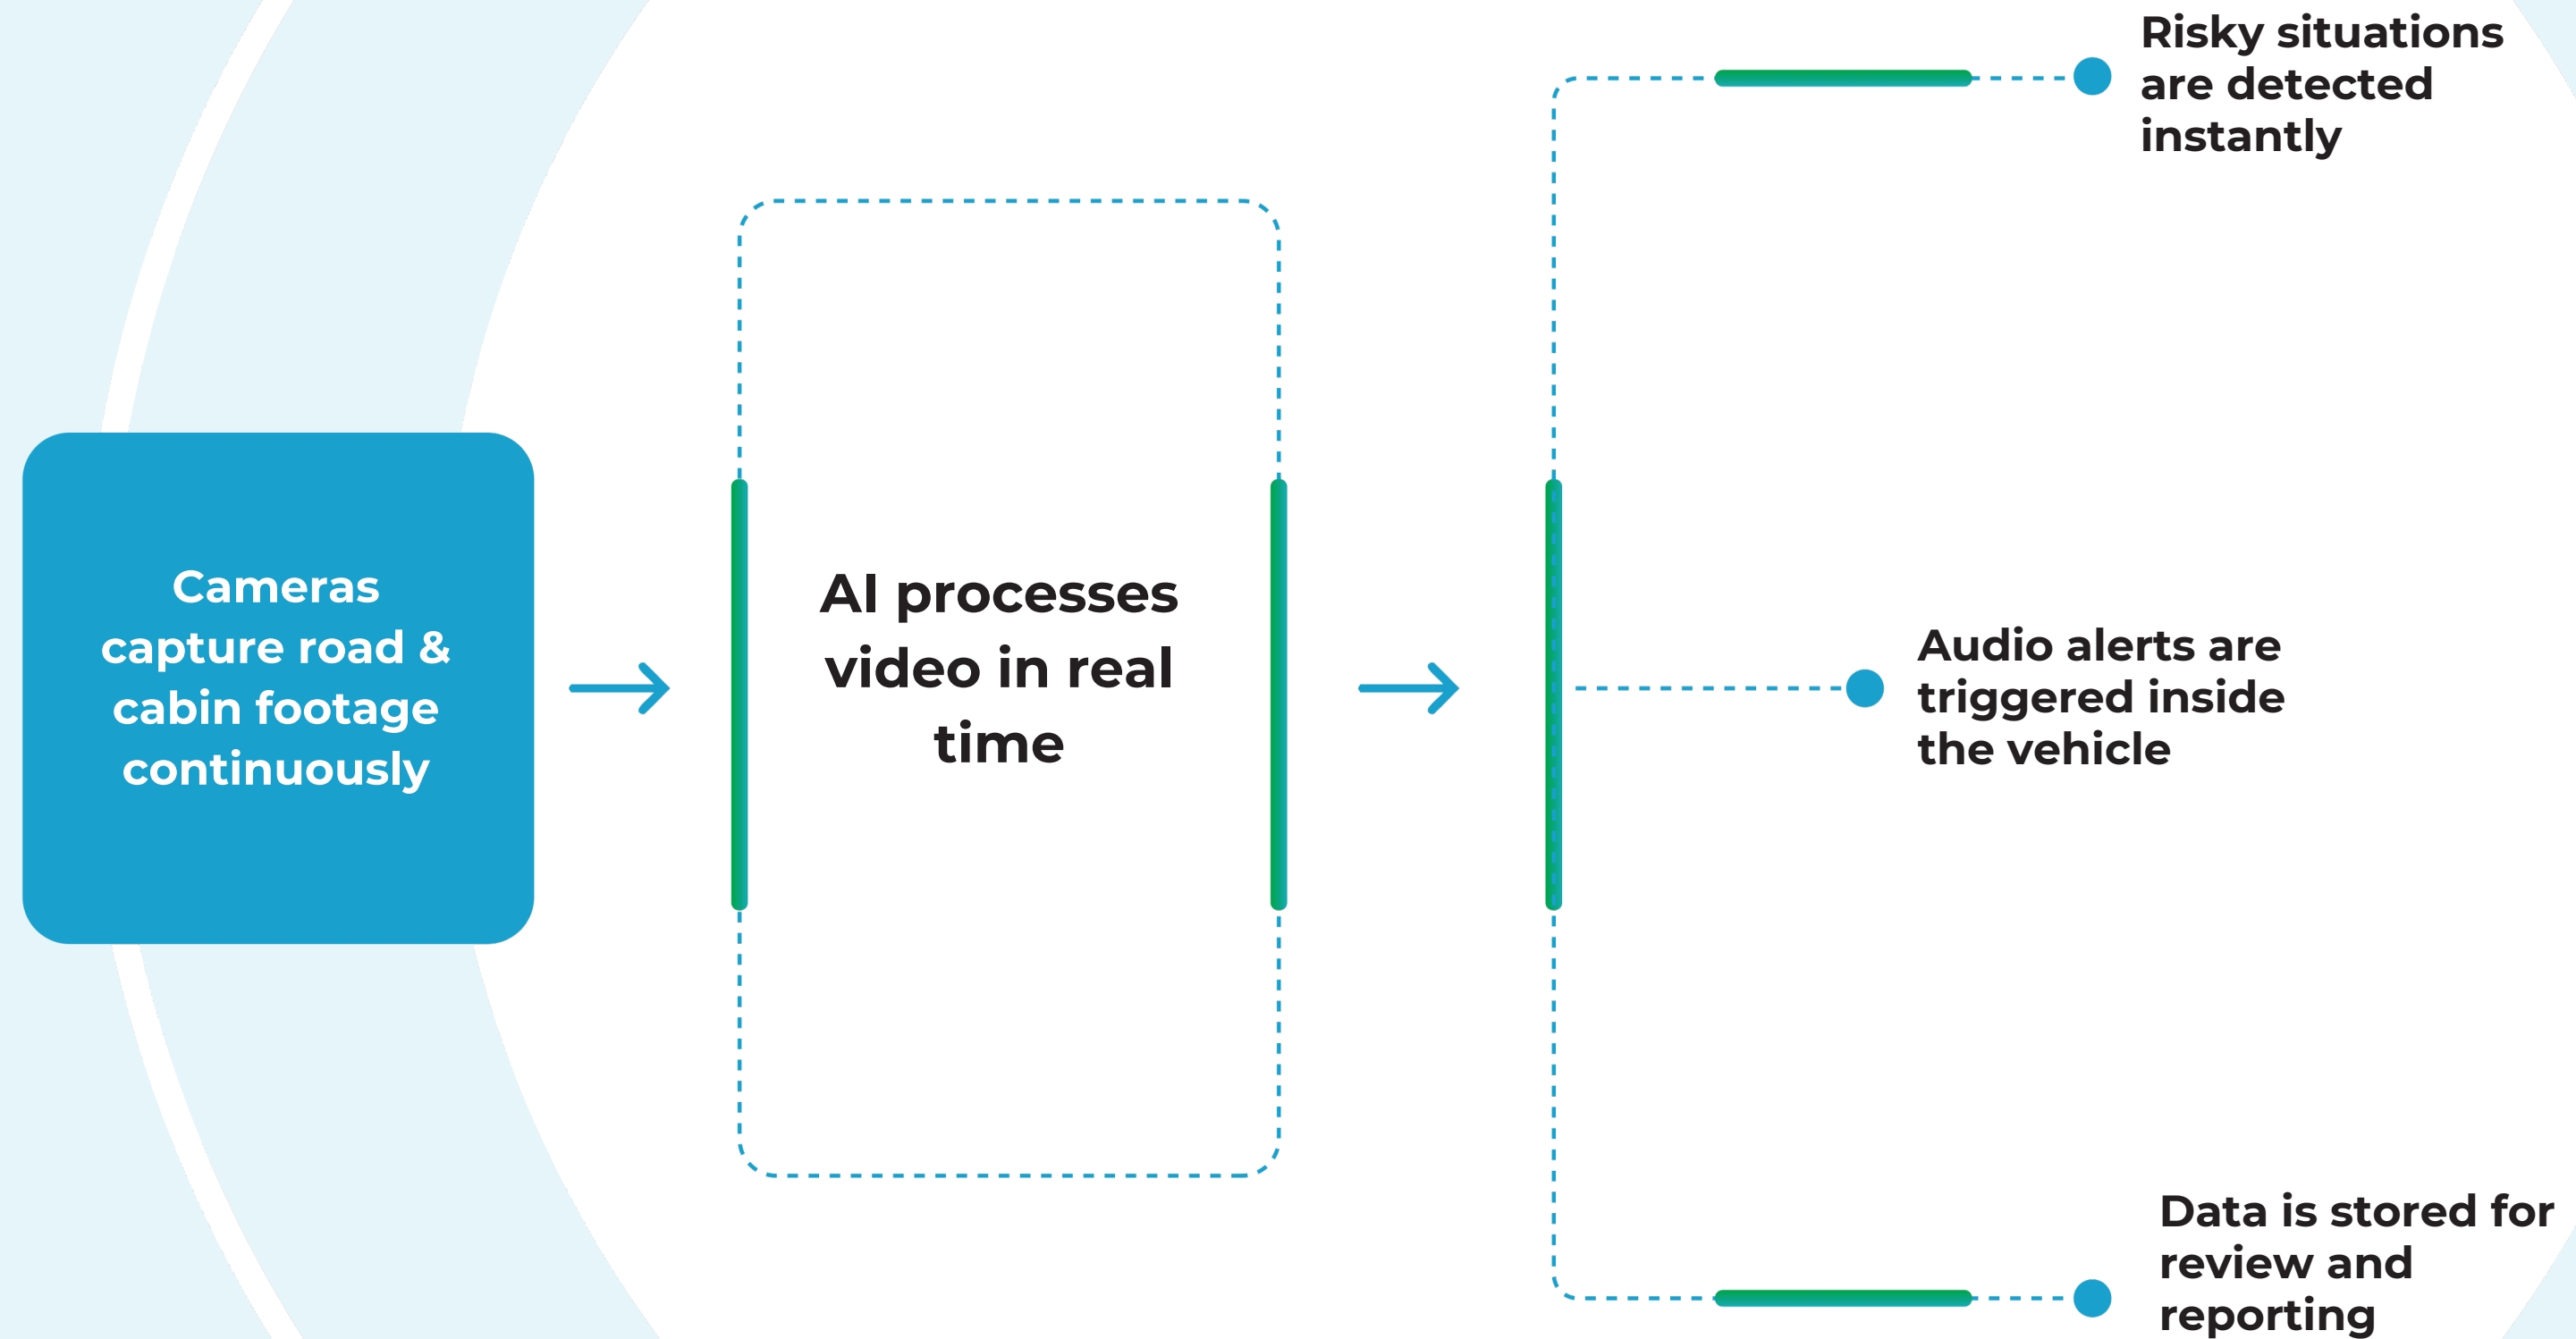

MOST ROAD INCIDENTS ARE CAUSED DUE TO

SOLUTION FOR ACCIDENT PREVENTION

Traditional systems capture incidents after they occur. AirFi Dashcam and ADAS are designed to detect risk early and alert drivers in real time, reducing the chances of accidents before they happen.

HOW AIRFI DASHCAM & DMS WORK

This ensures safety decisions happen during the journey, not after.

3CH/4CH DASH CAM & DMS

Driver Cabin

Gangway

Road View

Left Exterior(Luggage)

FEATURES OF AIRFI DRIVER MONITORING SYSTEM