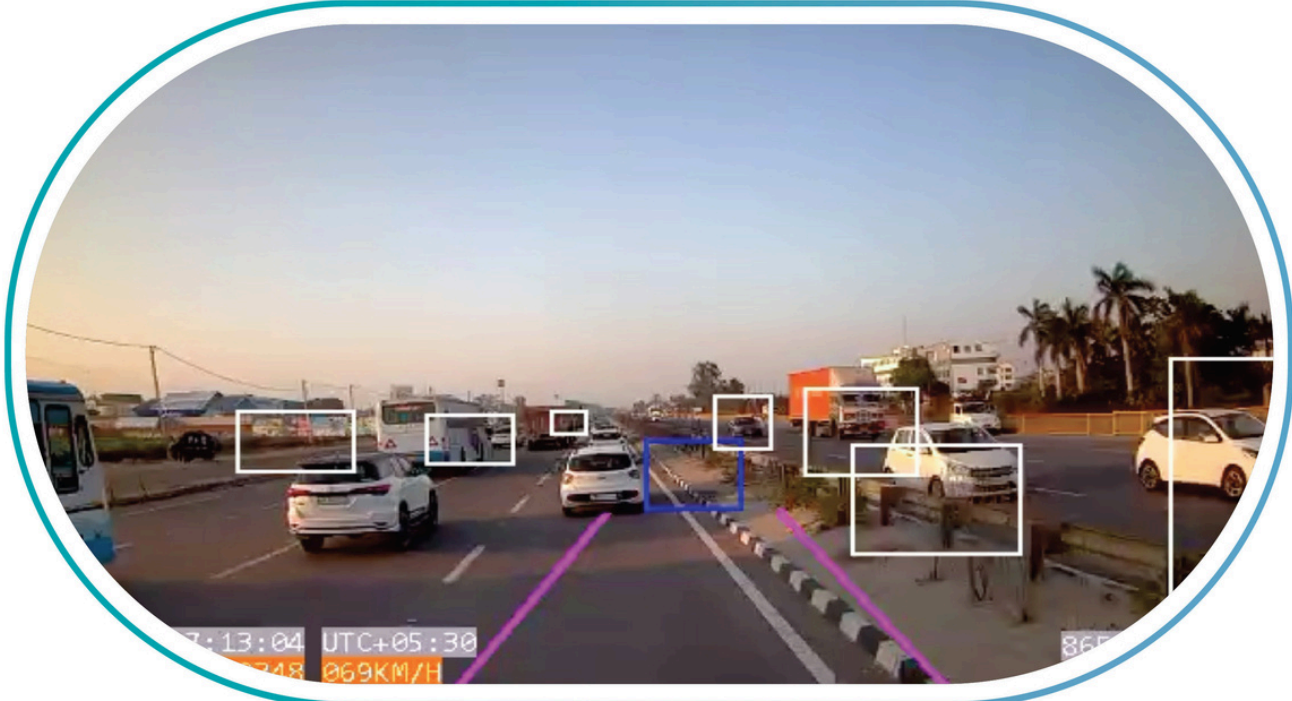

MOST ROAD INCIDENTS ARE CAUSED DUE TO

SOLUTION FOR ACCIDENT PREVENTION

Traditional systems capture incidents after they occur. AirFi Dashcam and ADAS are designed to detect risk early and alert drivers in real time, reducing the chances of accidents before they happen.

HOW AIRFI DASHCAM & DMS WORK

This ensures safety decisions happen during the journey, not after.

3CH/4CH DASH CAM & DMS

Driver Cabin

Gangway

Road View

Left Exterior(Luggage)

FEATURES OF AIRFI DRIVER MONITORING SYSTEM

EYES CLOSED

CELL PHONE

YAWNING

DISTRACTION

FEATURES OF AIRFI DASHCAM

Accident Prevention

Incident Recording

Forward Collision Alerts