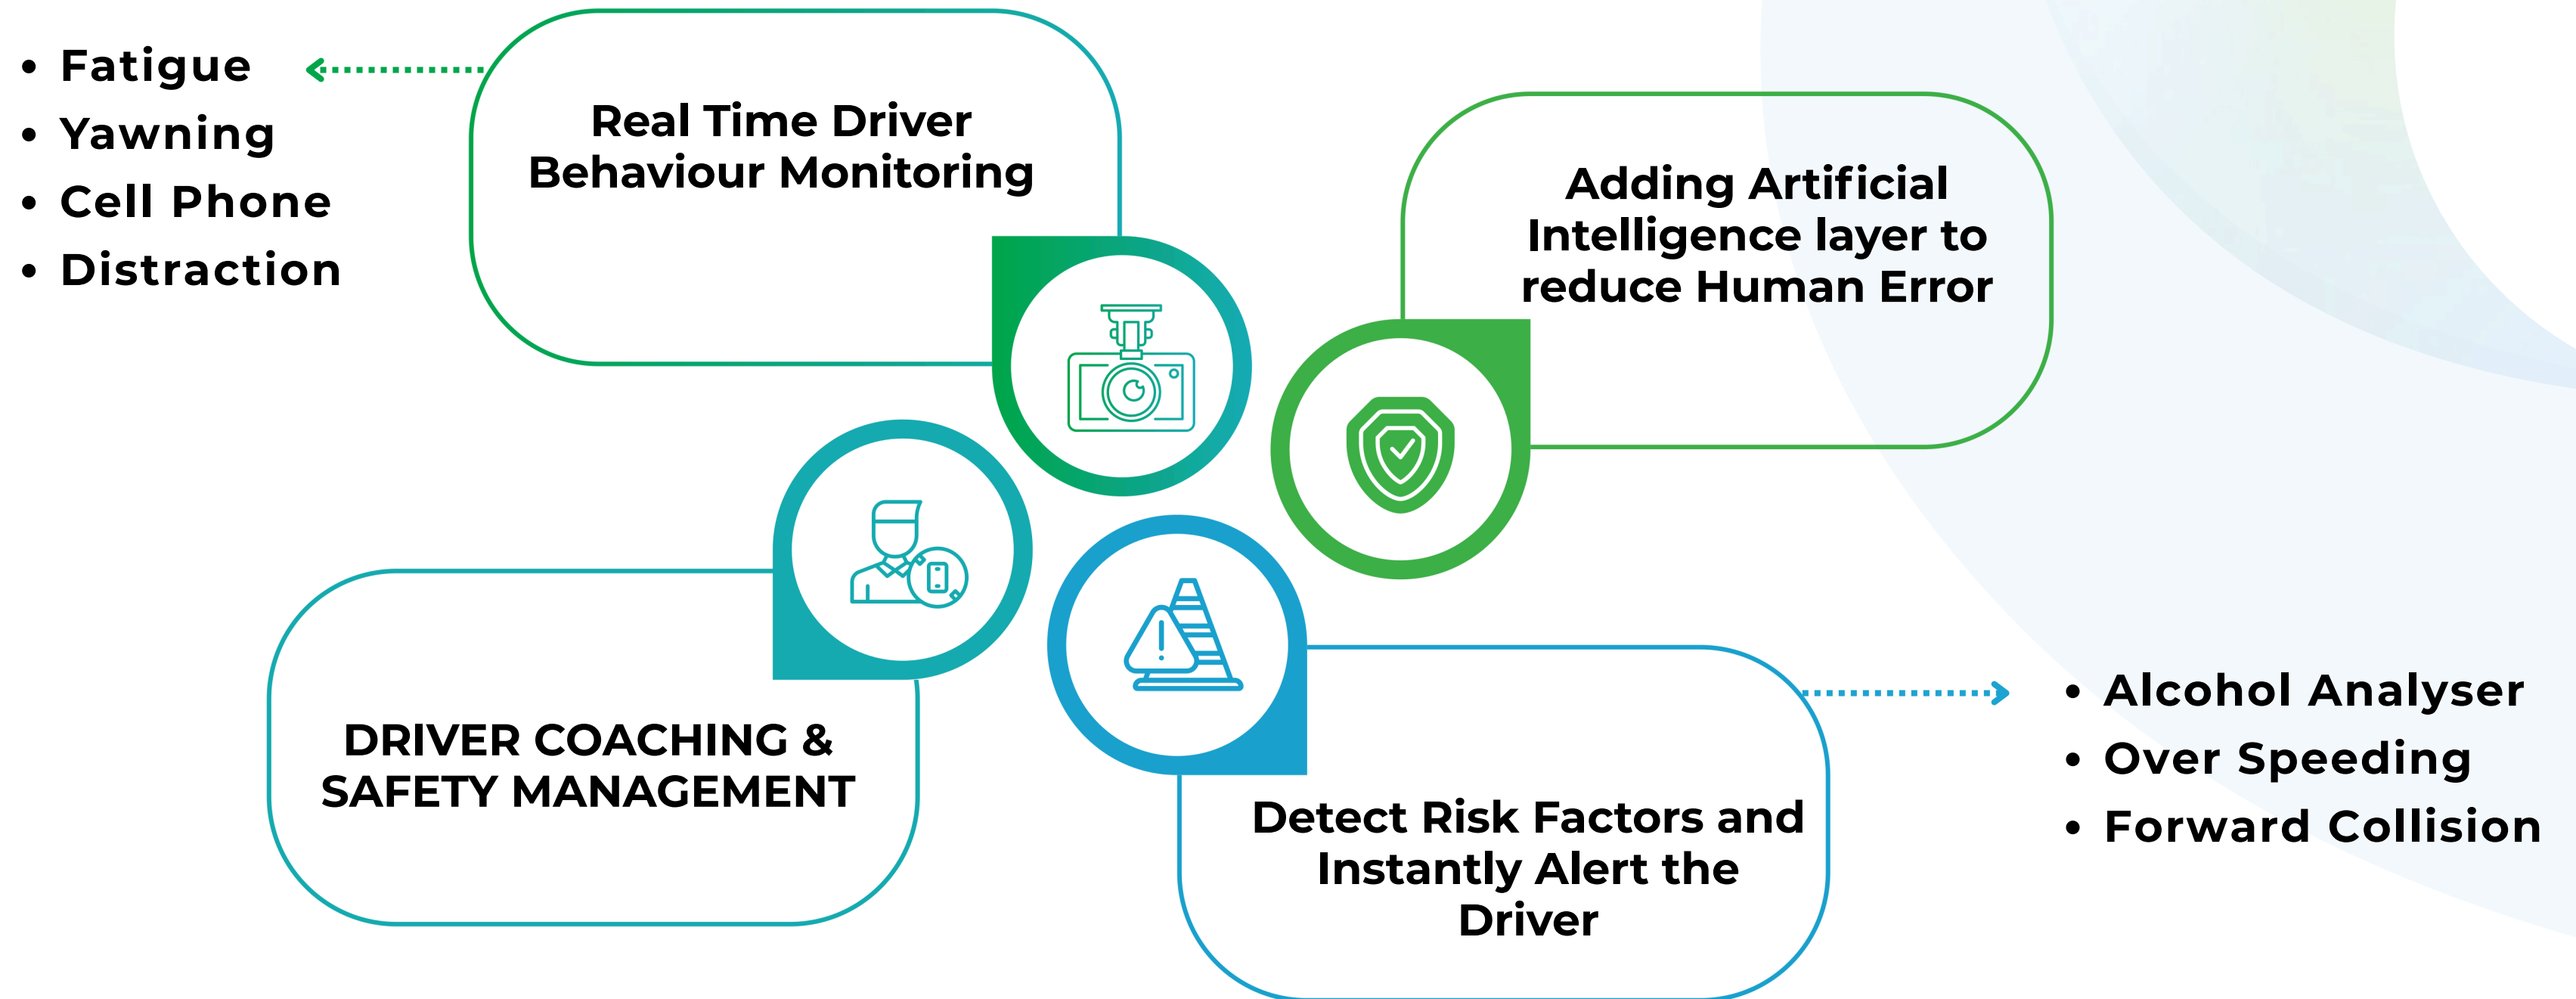

Our Mission To help bus operators deliver smoother journeys by improving passenger experience and road safety through simple, reliable technology.

Our Vision To shape the future of road travel through thoughtful, passenger-centric technology and always remain India's leading platform for Safer bus journeys.

MOST ROAD INCIDENTS ARE CAUSED DUE TO

SOLUTION FOR ACCIDENT PREVENTION

Traditional systems capture incidents after they occur. AirFi Dashcam and ADAS are designed to detect risk early and alert drivers in real time, reducing the chances of accidents before they happen.